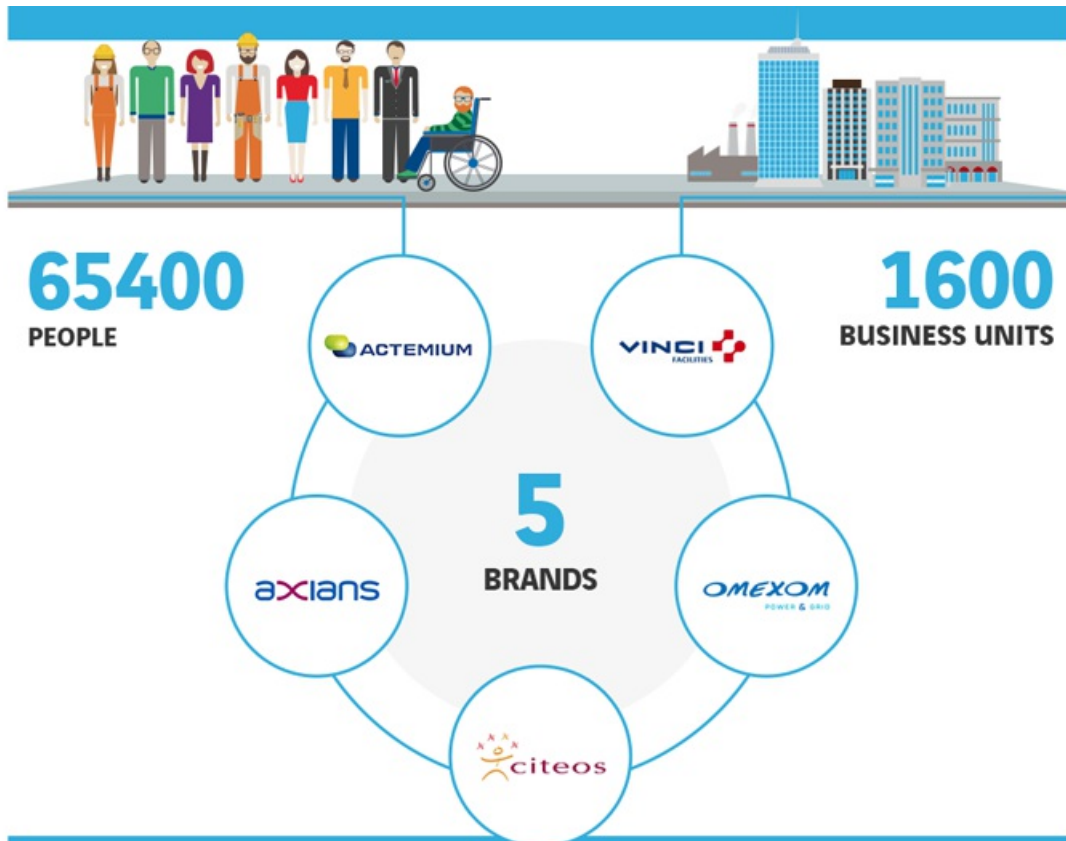

Key figures

Number of employees, locations, organisation, revenue... VINCI Energies essentials at a glance.

VINCI Energies equation is **A RULE OF 3 (TIME 4)**

4 MAJOR AREAS OF EXPERTISE

- ✓ Electricity
- ✓ HVAC
- ✓ Mechanical engineering
- ✓ Information technology

4 FAMILIES OF BUSINESS ACTIVITIES

- ✓ Design / engineering
- ✓ Implementation / integratio
- ✓ Maintenance
- ✓ Maintenance, operation / facility management

4 BUSINESS LINES

- ✓ Infrastructure
- ✓ Industry
- ✓ Service sector
- ✓ ICT